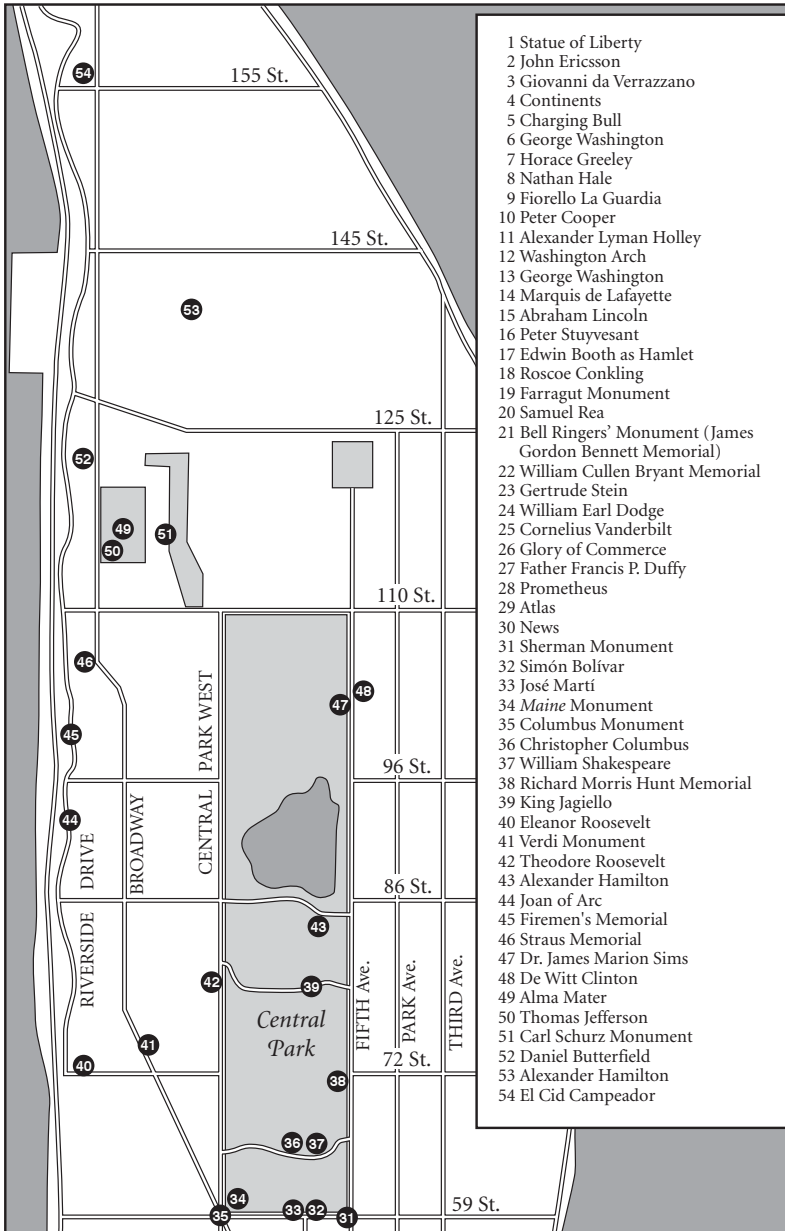

- 1 Statue of Liberty
- 2 John Ericsson
- 3 Giovanni da Verrazzano
- 4 Continents
- 5 Charging Bull
- 6 George Washington
- 7 Horace Greeley
- 8 Nathan Hale
- 9 Fiorello La Guardia
- 10 Peter Cooper
- 11 Alexander Lyman Holley
- 12 Washington Arch
- 13 George Washington
- 14 Marquis de Lafayette
- 15 Abraham Lincoln
- 16 Peter Stuyvesant
- 17 Edwin Booth as Hamlet
- 18 Roscoe Conkling
- 19 Farragut Monument
- 20 Samuel Rea
- 21 Bell Ringers' Monument (James Gordon Bennett Memorial)
- 22 William Cullen Bryant Memorial
- 23 Gertrude Stein
- 24 William Earl Dodge
- 25 Cornelius Vanderbilt
- 26 Glory of Commerce
- 27 Father Francis P. Duffy
- 28 Prometheus
- 29 Atlas
- 30 News
- 31 Sherman Monument
- 32 Simón Bolívar
- 33 José Martí
- 34 *Maine* Monument
- 35 Columbus Monument
- 36 Christopher Columbus
- 37 William Shakespeare
- 38 Richard Morris Hunt Memorial
- 39 King Jagiello
- 40 Eleanor Roosevelt
- 41 Verdi Monument
- 42 Theodore Roosevelt
- 43 Alexander Hamilton
- 44 Joan of Arc
- 45 Firemen's Memorial
- 46 Straus Memorial
- 47 Dr. James Marion Sims
- 48 De Witt Clinton
- 49 Alma Mater
- 50 Thomas Jefferson
- 51 Carl Schurz Monument
- 52 Daniel Butterfield
- 53 Alexander Hamilton
- 54 El Cid Campeador