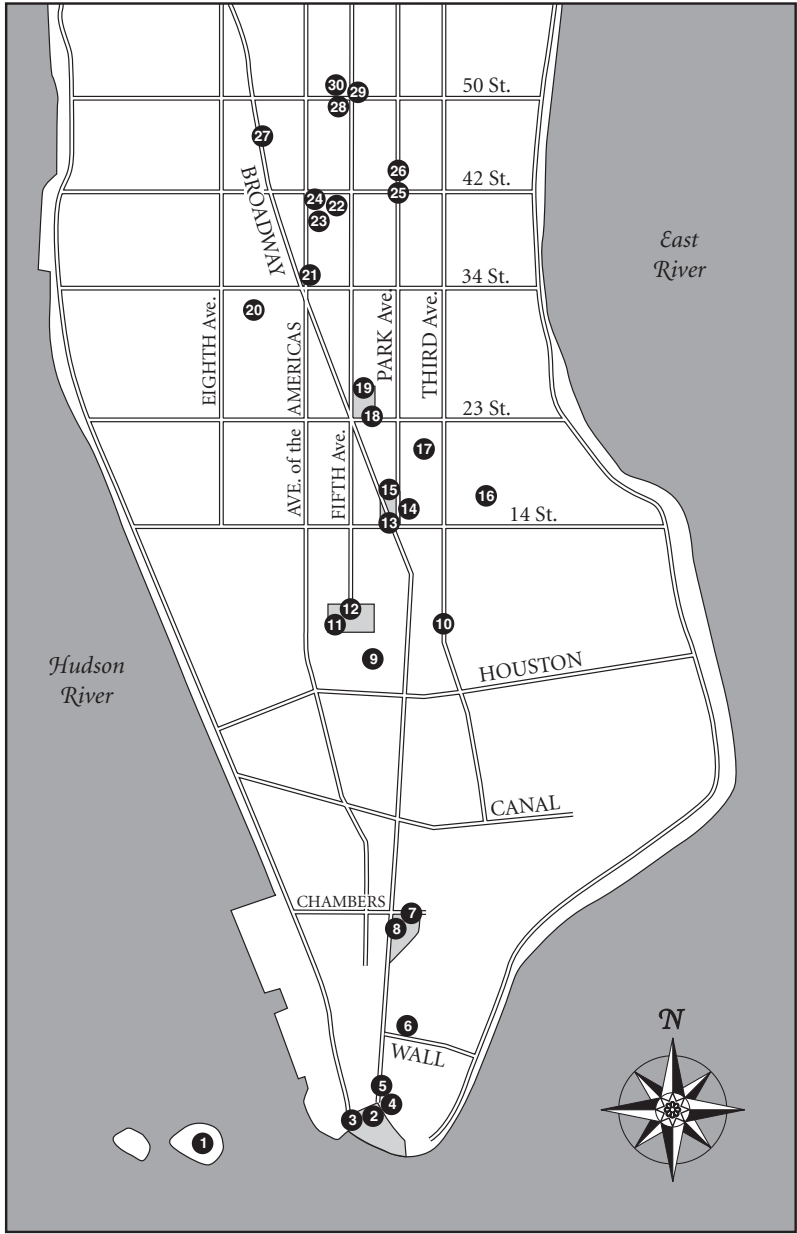

### 17th Street to Central Park South 87

- 17 Edwin Booth as Hamlet, *by Edmond T. Quinn* 89
- 18 Roscoe Conkling, *by John Quincy Adams Ward* 93
- 19 Farragut Monument, *by Augustus Saint Gaudens* 97

- 1 Statue of Liberty
- 2 John Ericsson
- 3 Giovanni da Verrazzano
- 4 Continents
- 5 Charging Bull
- 6 George Washington
- 7 Horace Greeley
- 8 Nathan Hale
- 9 Fiorello La Guardia
- 10 Peter Cooper
- 11 Alexander Lyman Holley
- 12 Washington Arch
- 13 George Washington
- 14 Marquis de Lafayette
- 15 Abraham Lincoln
- 16 Peter Stuyvesant
- 17 Edwin Booth as Hamlet
- 18 Roscoe Conkling
- 19 Farragut Monument
- 20 Samuel Rea
- 21 Bell Ringers' Monument (James Gordon Bennett Memorial)
- 22 William Cullen Bryant Memorial
- 23 Gertrude Stein
- 24 William Earl Dodge
- 25 Cornelius Vanderbilt
- 26 Glory of Commerce
- 27 Father Francis P. Duffy
- 28 Prometheus
- 29 Atlas
- 30 News
- 31 Sherman Monument
- 32 Simón Bolívar
- 33 José Martí
- 34 *Maine* Monument
- 35 Columbus Monument
- 36 Christopher Columbus
- 37 William Shakespeare
- 38 Richard Morris Hunt Memorial
- 39 King Jagiello
- 40 Eleanor Roosevelt
- 41 Verdi Monument
- 42 Theodore Roosevelt
- 43 Alexander Hamilton
- 44 Joan of Arc
- 45 Firemen's Memorial
- 46 Straus Memorial
- 47 Dr. James Marion Sims
- 48 De Witt Clinton
- 49 Alma Mater
- 50 Thomas Jefferson
- 51 Carl Schurz Monument
- 52 Daniel Butterfield
- 53 Alexander Hamilton
- 54 El Cid Campeador